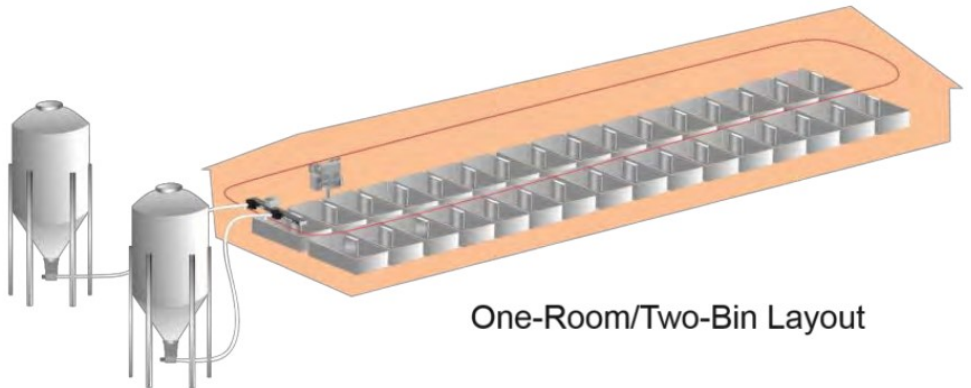

FEEDPro

The Industry's Leading Swine Research Solution

Intelligent Feed Delivery

The core of the FEEDPro system is an intelligent feed Delivery Unit. Precise amounts of feed are automatically loaded and can be delivered to any feeder in any quantity. Multiple diets can be managed.

Remote Monitoring & Automated Data Collection

Users with Internet access can check on system status or download data at any time.

Custom Design

Rail layouts suited to the design of your building.

Easy Installation

FEEDPro can be installed in new or existing buildings with limited structural modifications.

One-Room/Two-Bin Layout

Payback

- Reduced labor cost per trial
- More trials possible in shorter time
- Uncover money-saving feeding strategies which can be applied in other barns.
- Ability to test equipment performance (feeders, waters, etc.) before committing to large scale purchases.