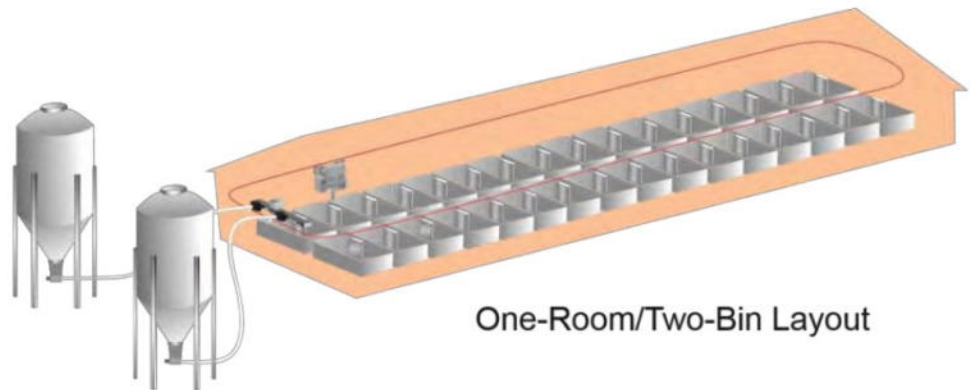

FEEDPro

The Industry's Leading Swine Research Solution

Intelligent Feed Delivery

The core of the FEEDPro system is an intelligent feed Delivery Unit. Precise amounts of feed are automatically loaded and can be delivered to any feeder in any quantity. Multiple diets can be managed.

Remote Monitoring & Automated Data Collection

Users with Internet access can check on system status or download data at any time.

Custom Design

Rail layouts suited to the design of your building.

One-Room/Two-Bin Layout

Easy Installation

FEEDPro can be installed in new or existing buildings with limited structural modifications.

Payback

- Reduced labor cost per trial
- More trials possible in shorter time
- Uncover money-saving feeding strategies which can be applied in other barns.
- Ability to test equipment performance (feeders, waters, etc.) before committing to large scale purchases.